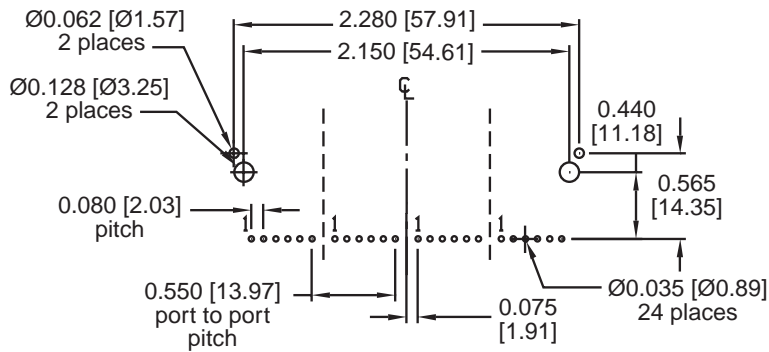

SCHEMATIC

0811-1XX4-03

Available Options

- Various transformer turns ratios
- Various high voltage capacitor values

BM01819

MECHANICAL

0811-1XX4-03

Notes

Plastic Housing	Thermoplastic, flammability rating UL 94V-0
Contacts	50 micro-inch hard gold plating
Pins	Tin-coated copper wire, DIA 0.018" [0.46]
Solderability	Per MIL Std. 202, Method 208
Metal Shield	Nickel plated copper alloy

Dimensions are in inches [millimeters].
Standard dimension tolerance is ± 0.010 [0.25] unless otherwise noted.

PAD LAYOUT

0811-1XX4-03

Suggested PCB Pad Layout
Component Side View

Suggested Panel Opening

©2001 Bel Fuse Inc. Specifications subject to change without notice. 06.01