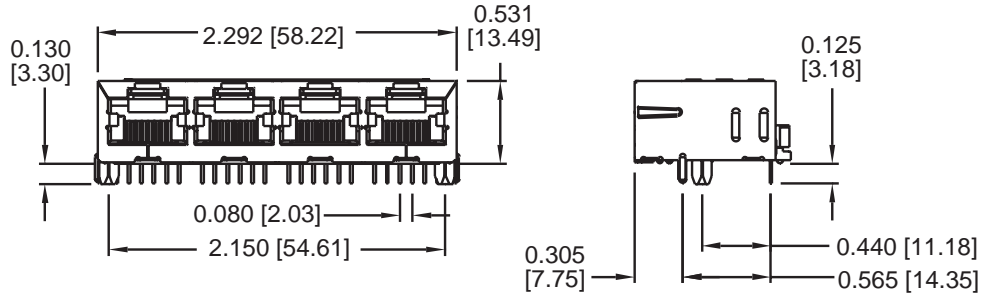

INTEGRATED CONNECTOR MODULES

10/100Base-TX belStick™

BM01819

- Quad port shielded RJ-45 connector with integrated 10/100 magnetics
- Compatible with a variety of 10/100 transceiver ICs
- Operating temperature 0° to +70° C
- Storage temperature -40° to +85° C
- Complies with IEEE standards and all 10/100 Ethernet specifications including 350µH with 8mA DC bias
- Integrated design conserves valuable board space
- Minimum interwinding breakdown voltage of 1500 Vrms
- Adaptable, modular design provides higher reliability
- Reduced pin count for improved crosstalk and optimum PCB trace routing

SCHEMATIC

0811-1XX4-03

Available Options

- Various transformer turns ratios
- Various high voltage capacitor values

BM01819

MECHANICAL

0811-1XX4-03

Notes

Plastic Housing	Thermoplastic, flammability rating UL 94V-0
Contacts	50 micro-inch hard gold plating
Pins	Tin-coated copper wire, DIA 0.018" [0.46]
Solderability	Per MIL Std. 202, Method 208
Metal Shield	Nickel plated copper alloy

Dimensions are in inches [millimeters].
Standard dimension tolerance is ± 0.010 [0.25] unless otherwise noted.

PAD LAYOUT

0811-1XX4-03

Suggested PCB Pad Layout
Component Side View

Suggested Panel Opening

©2001 Bel Fuse Inc. Specifications subject to change without notice. 06.01