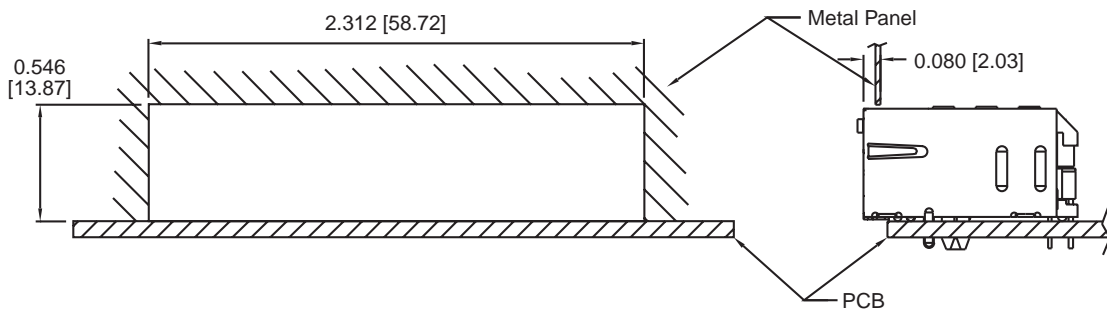

Dimensions are in inches [millimeters].
Standard dimension tolerance is ± 0.010 [0.25] unless otherwise noted.

PAD LAYOUT

0811-1XX4-03

Suggested PCB Pad Layout
Component Side View

Suggested Panel Opening

©2001 Bel Fuse Inc. Specifications subject to change without notice. 06.01