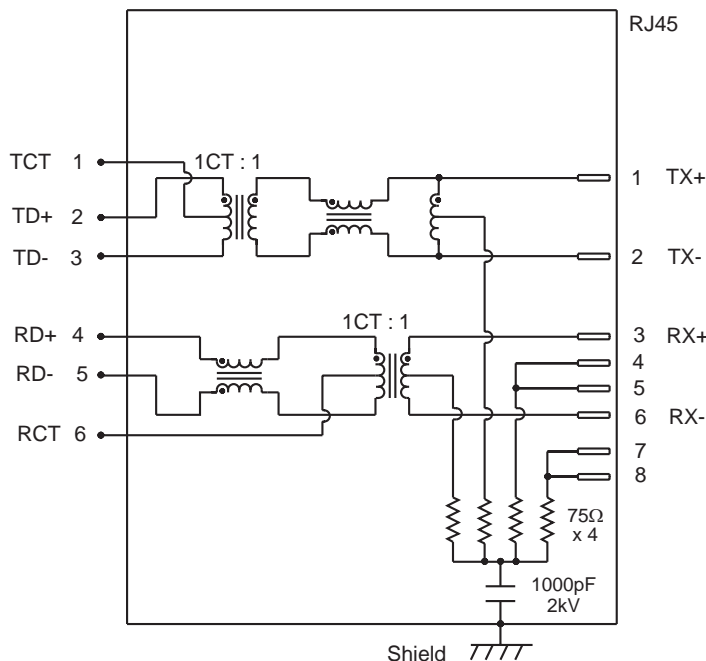

INTEGRATED CONNECTOR MODULES

10/100Base-TX belStick™

BM01819

- Quad port shielded RJ-45 connector with integrated 10/100 magnetics
- Compatible with a variety of 10/100 transceiver ICs
- Operating temperature 0° to +70° C
- Storage temperature -40° to +85° C
- Complies with IEEE standards and all 10/100 Ethernet specifications including 350µH with 8mA DC bias
- Integrated design conserves valuable board space
- Minimum interwinding breakdown voltage of 1500 Vrms
- Adaptable, modular design provides higher reliability
- Reduced pin count for improved crosstalk and optimum PCB trace routing

ELECTRICAL SPECIFICATIONS AT 25° C

Part Number	Insertion Loss dB max	Return Loss dB min				Common to Differential Mode Rejection dB min	Common to Common Mode Rejection dB min	Crosstalk dB min				
		1MHz to 100MHz	1MHz to 30MHz	30MHz to 60MHz	60MHz to 80MHz			100kHz to 100MHz	1MHz	30MHz	50MHz	100MHz
0811-1XX4-03	-1.0	-18	18 - 20 log (f/30MHz)	-12	-40	-30	-70	-45	-40	-35		

SCHEMATIC

0811-1XX4-03

Available Options

- Various transformer turns ratios
- Various high voltage capacitor values