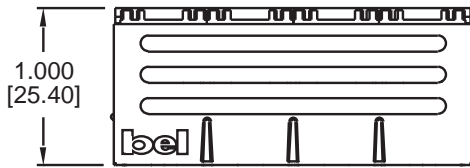

SCHEMATIC

0811-1XX4-03

Available Options

- Various transformer turns ratios
- Various high voltage capacitor values

BM01819

MECHANICAL

0811-1XX4-03

Notes

Plastic Housing	Thermoplastic, flammability rating UL 94V-0
Contacts	50 micro-inch hard gold plating
Pins	Tin-coated copper wire, DIA 0.018" [0.46]
Solderability	Per MIL Std. 202, Method 208
Metal Shield	Nickel plated copper alloy

Dimensions are in inches [millimeters].
Standard dimension tolerance is ± 0.010 [0.25] unless otherwise noted.

PAD LAYOUT

0811-1XX4-03

Suggested PCB Pad Layout
Component Side View

Suggested Panel Opening

©2001 Bel Fuse Inc. Specifications subject to change without notice. 06.01